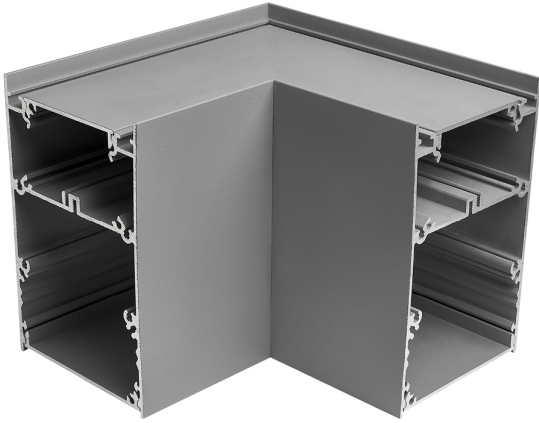

Accessory
Ref. TZ70M006G

Ref TZ70M006G compatible series equipment Trazzo Mixto. IP: 30 IK:
04 Color: Grey

Dimensions (mm):