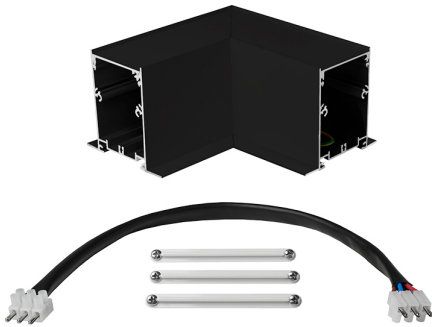

Accessory

Ref. TXE006N

Ref TXE006N compatible series equipment Trazzo Avant. IP: 20-44

Color: Black

Dimensions (mm):