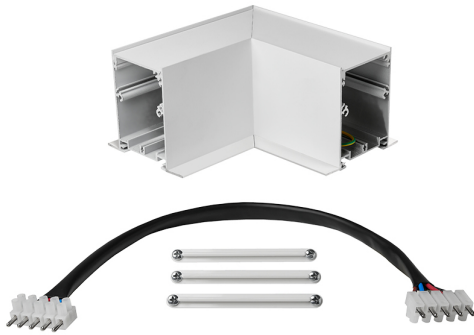

Accessory

Ref. TXE0065PB

Ref TXE0065PB compatible series equipment Trazzo Avant. IP: 20-44

Color: White

Dimensions (mm):