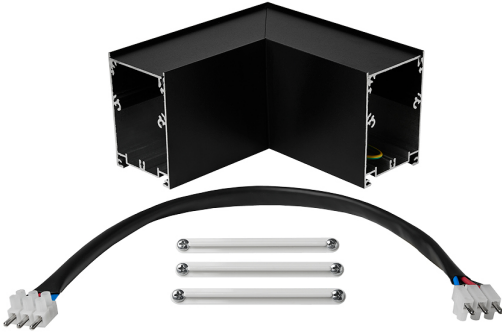

Accesory
Ref. TX006N

Ref TX006N compatible series equipment Trazzo Avant. IP: 30 Color: Black

Dimensions (mm):