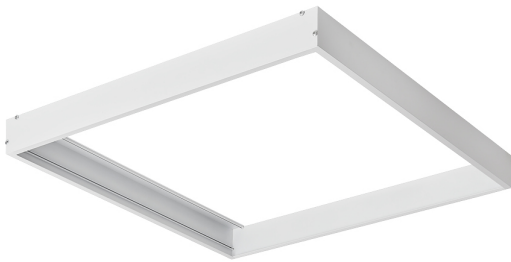

Accessory
Ref. LXSE3B

Ref LXSE3B compatible series equipment Luzerna Avant. Color: White

Dimensions (mm):