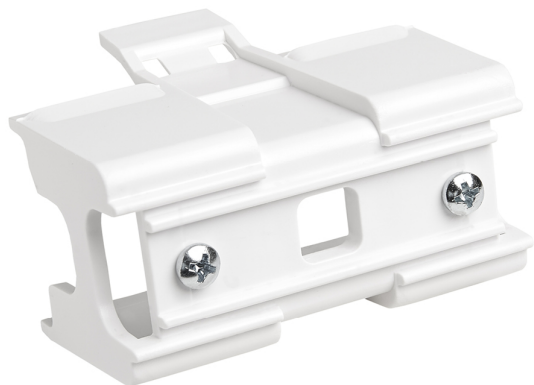

Accesory
Ref. LI0145P

Ref LI0145P compatible series equipment Linnea.

Dimensions (mm):