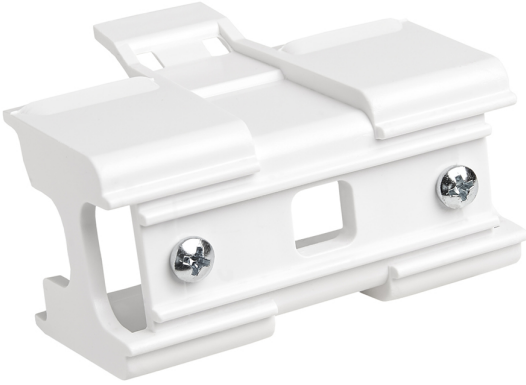

Accesory
Ref. LI014

Ref LI014 compatible series equipment Linnea.

Dimensions (mm):