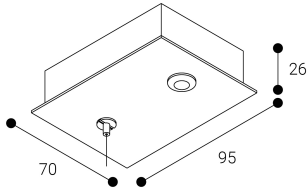

Accessory
Ref. ETC1029N

Ref ETC1029N compatible series equipment Trazzo 70. Color: Black

Dimensions (mm):

L: 2000 mm