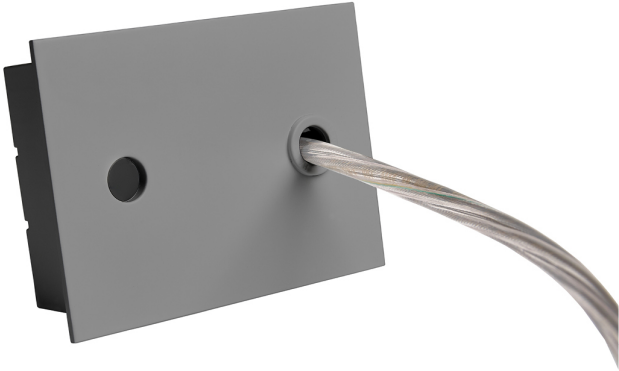

Accessory
Ref. ETC1029G

Ref ETC1029G compatible series equipment Zafiro. Color: Grey

Dimensions (mm):

L: 2000 mm