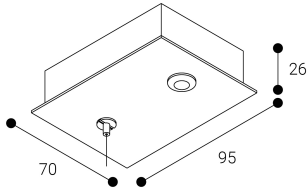

Accessory
Ref. ETC1029G

Ref ETC1029G compatible series equipment Trazzo 70. Color: Grey

Dimensions (mm):

L: 2000 mm