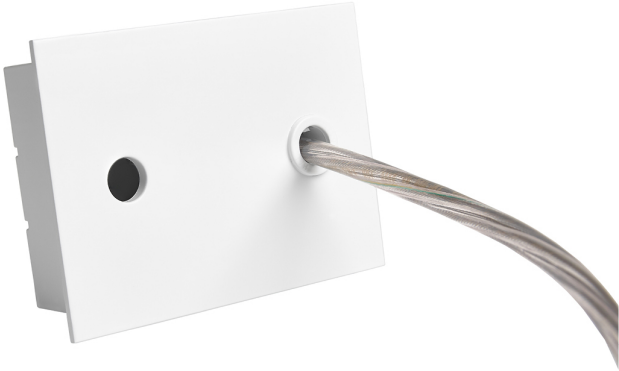

Accessory  
Ref. ETC1029B

---

Ref ETC1029B compatible series equipment Zafiro. Color: White

Dimensions (mm):

L: 2000 mm