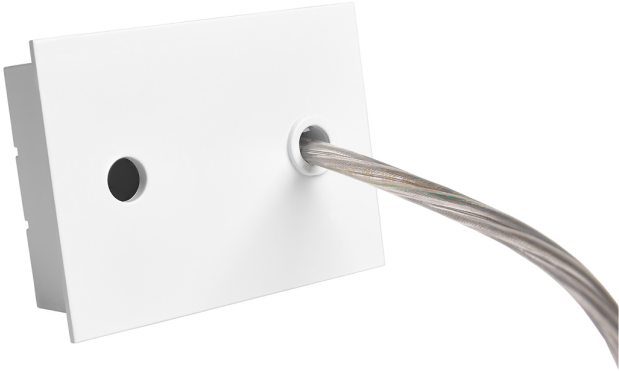

Accessory

Ref. ETC1029B

Ref ETC1029B compatible series equipment Trazzo Mixto. Color: White

Dimensions (mm):

L: 2000 mm