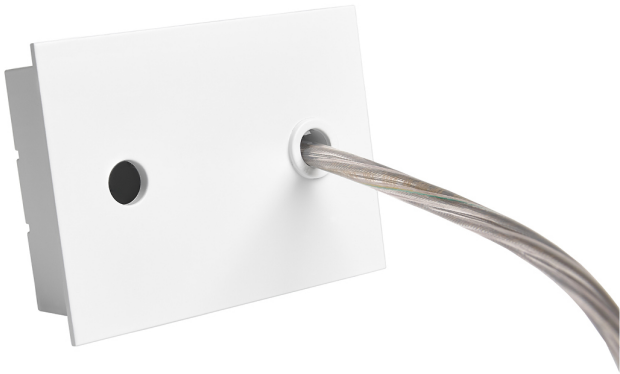

Accessory

Ref. ETC1029B

Ref ETC1029B compatible series equipment Trazzo Avant. Color: White

Dimensions (mm):

L: 2000 mm