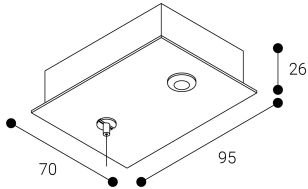

Accessory

Ref. ETC1029B

Ref ETC1029B compatible series equipment Trazzo 70. Color: White

Dimensions (mm):

L: 2000 mm