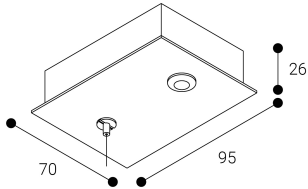

Accessory

Ref. ETC1029B

Ref ETC1029B compatible series equipment Linnea. Color: White

Dimensions (mm):

L: 2000 mm