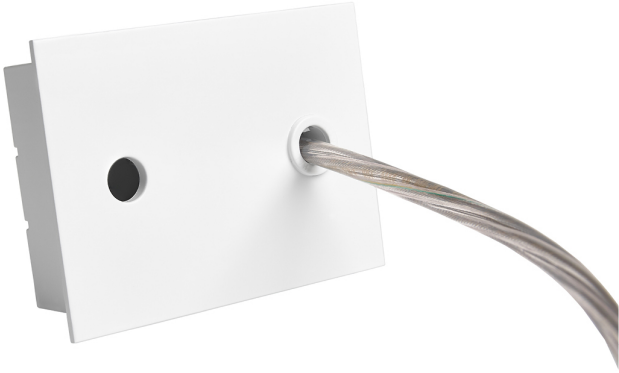

Accessory  
Ref. ETC1029B

---

Ref ETC1029B compatible series equipment Eyre. Color: White

Dimensions (mm):

L: 2000 mm