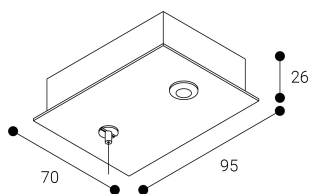

Accessory

Ref. ETC10295PB

Ref ETC10295PB compatible series equipment Sycom. Color: White

Dimensions (mm):

L: 2000 mm