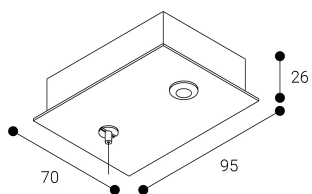

Accessory

Ref. ETC10295PB

Ref ETC10295PB compatible series equipment Linnea Mixto. Color: White

Dimensions (mm):

L: 2000 mm