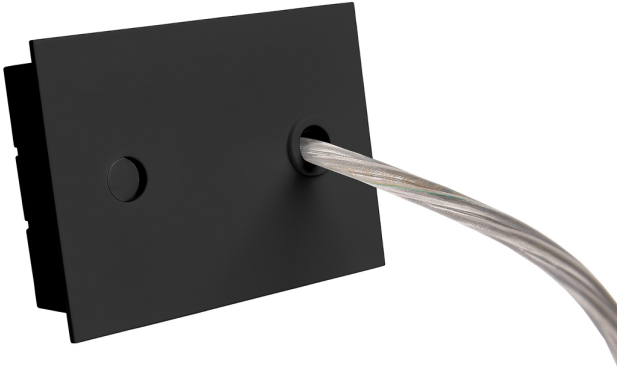

Accessory

Ref. ETC10294MN

Ref ETC10294MN compatible series equipment Trazzo 70. Color: White

Dimensions (mm):

L: 4000 mm