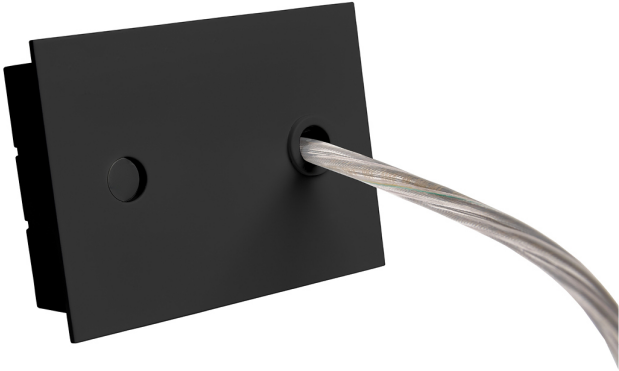

Accessory

Ref. ETC10294MN

Ref ETC10294MN compatible series equipment Eyre. Color: White

Dimensions (mm):

L: 4000 mm