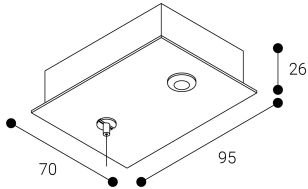

Accessory

Ref. ETC10294MG

Ref ETC10294MG compatible series equipment Trazzo Mixto. Color: Grey

Dimensions (mm):

L: 4000 mm