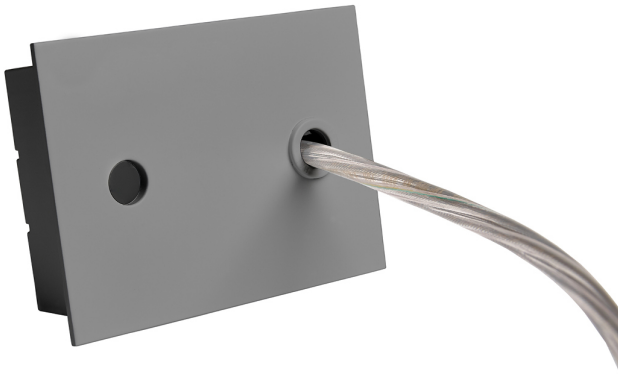

Accessory

Ref. ETC10294MG

Ref ETC10294MG compatible series equipment Trazzo 70. Color: Grey

Dimensions (mm):

L: 4000 mm