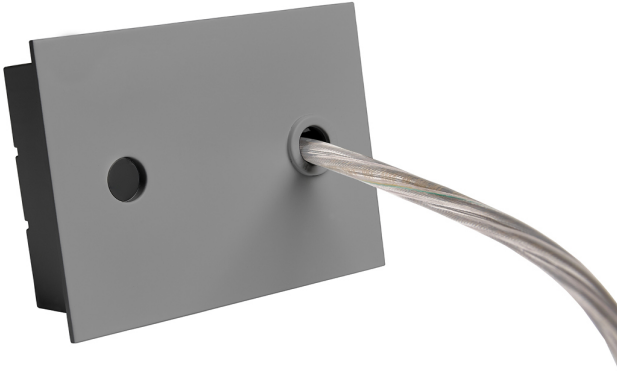

Accessory

Ref. ETC10294MG

Ref ETC10294MG compatible series equipment Linnea Mixto. Color: Grey

Dimensions (mm):

L: 4000 mm