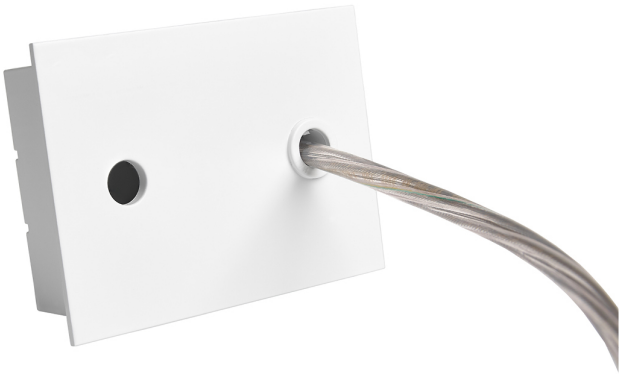

Accessory

Ref. ETC10294MB

Ref ETC10294MB compatible series equipment Trazzo 70. Color: White

Dimensions (mm):

L: 4000 mm