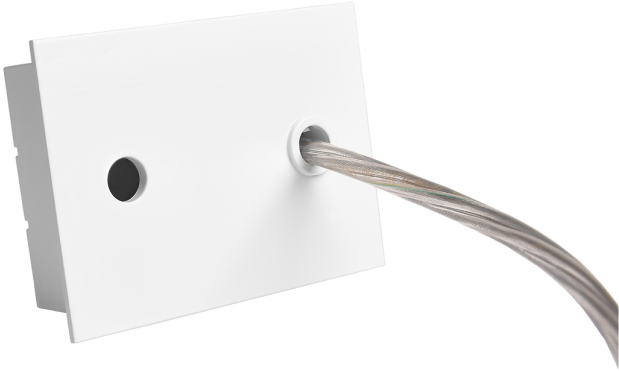

Accessory

Ref. ETC10294MB

Ref ETC10294MB compatible series equipment Linnea Mixto. Color: White

Dimensions (mm):

L: 4000 mm