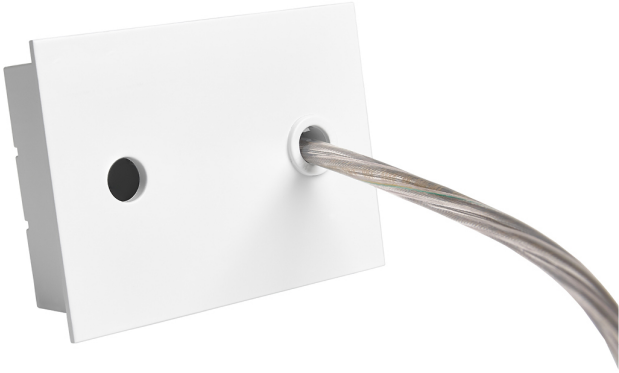

Accessory

Ref. ETC10294MB

Ref ETC10294MB compatible series equipment Eyre. Color: White

Dimensions (mm):

L: 4000 mm