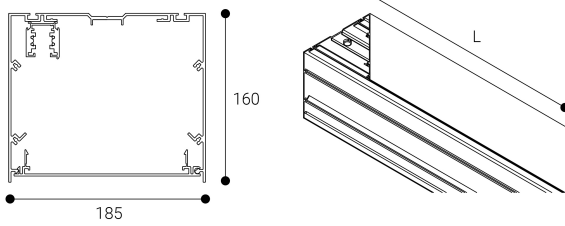

Accessory
Ref. CS3P2400N

Ref CS3P2400N compatible series equipment Cosmos. Color: Black

Dimensions (mm):

L: 2400 mm