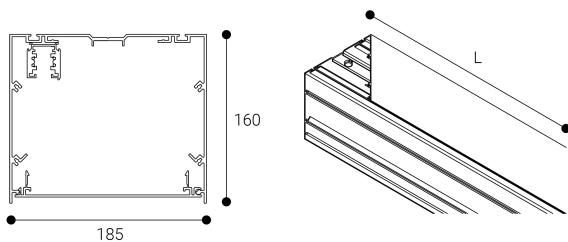

Accessory
Ref. CS3P2100N

Ref CS3P2100N compatible series equipment Cosmos. Color: Black

Dimensions (mm):

L: 2100 mm