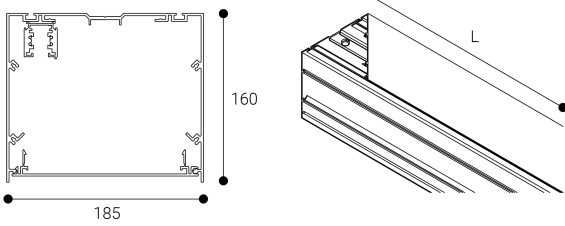

Accessory  
Ref. CS3P2100B

Ref CS3P2100B compatible series equipment Cosmos. Color: White

Dimensions (mm):

L: 2100 mm