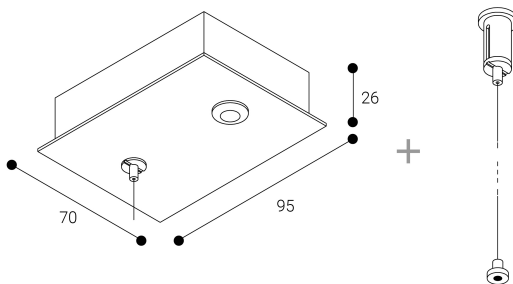

Accessory

Ref. CS1029L2AB

Ref CS1029L2AB compatible series equipment Cosmos. Built in Ceiling suspension system using steel cable. Easy installation and leveling.. Color: White

Dimensions (mm):

L: 2000 mm