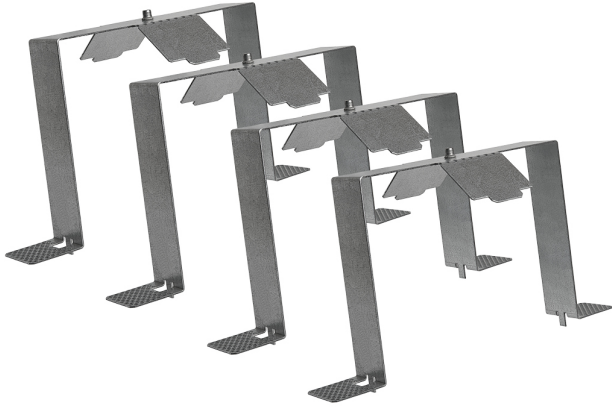

Accesory
Ref. CS0314

Ref CS0314 compatible series equipment Cosmos.

Dimensions (mm):