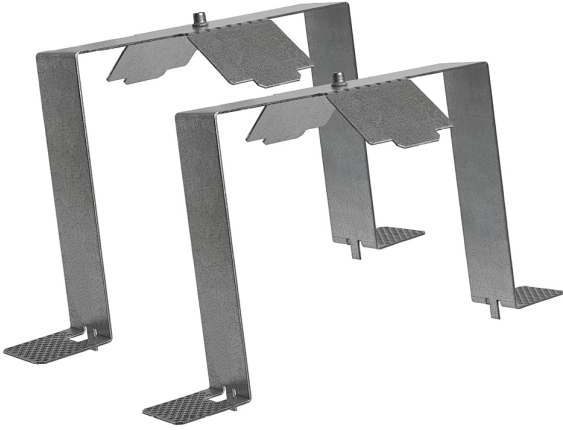

Accesory
Ref. CS0312

Ref CS0312 compatible series equipment Cosmos.

Dimensions (mm):