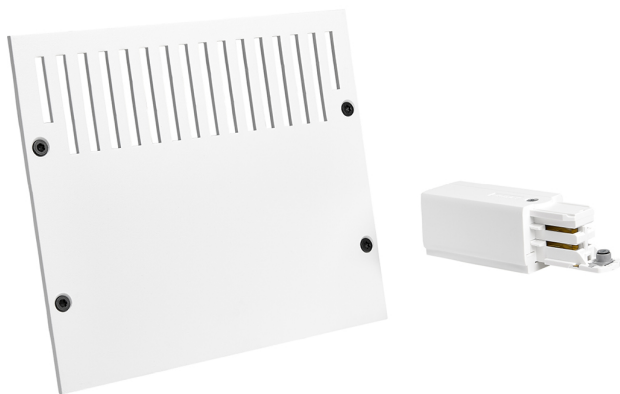

Accessory

Ref. CS016IEB

Ref CS016IEB compatible series equipment Cosmos. Color: White

Dimensions (mm):