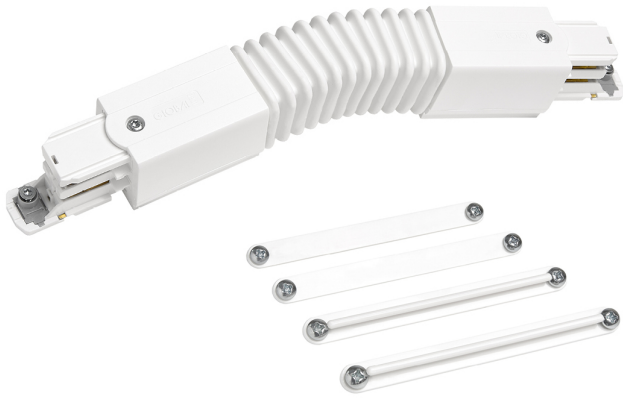

Accessory
Ref. CS014B

Ref CS014B compatible series equipment Cosmos. Color: White

Dimensions (mm):