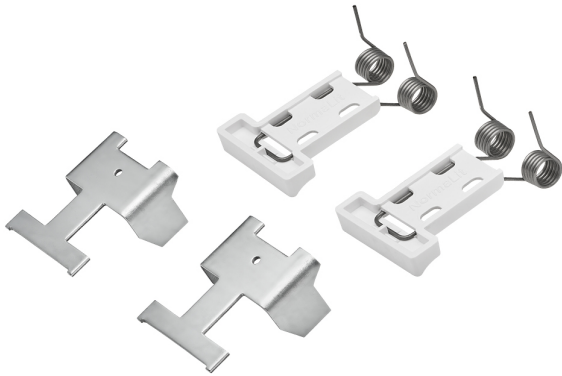

### Wall fixation

---

Accessory  
Ref. AUKM

---

Accessory: Wall fixation Ref AUKM compatible series equipment Uro.

Dimensions (mm):