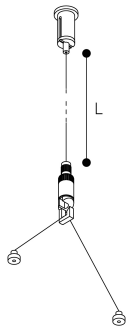

Accessory

Ref. 1029SYS

Ref 1029SYS compatible series equipment Sycom. Built in Ceiling suspension system using steel cable. Easy installation and leveling..

Dimensions (mm):

L: 2000 mm