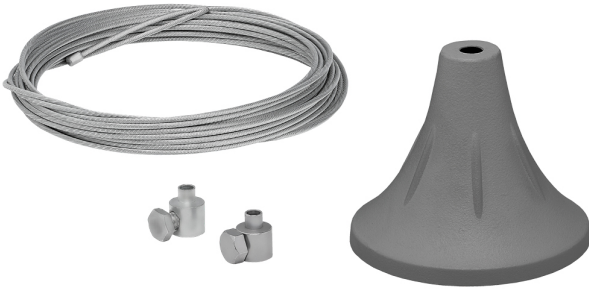

Accessory

Ref. 1027VPG

Ref 1027VPG compatible series equipment Pagoda. Built in Ceiling suspension system using steel cable. Easy installation and leveling.. Color: Grey

Dimensions (mm):

L: 4000 mm